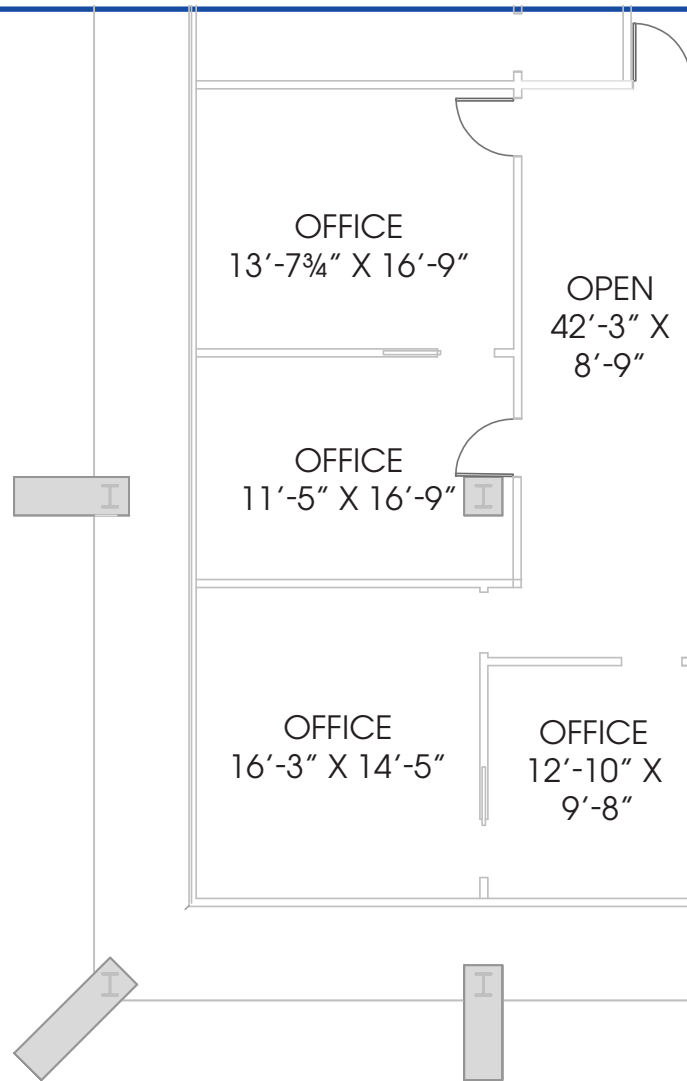

SUITE 120  
1,745 RSF

KEY PLAN - 1ST FLOOR

# MIDTOWN TOWER

13101 Preston Road, Dallas Texas 75240